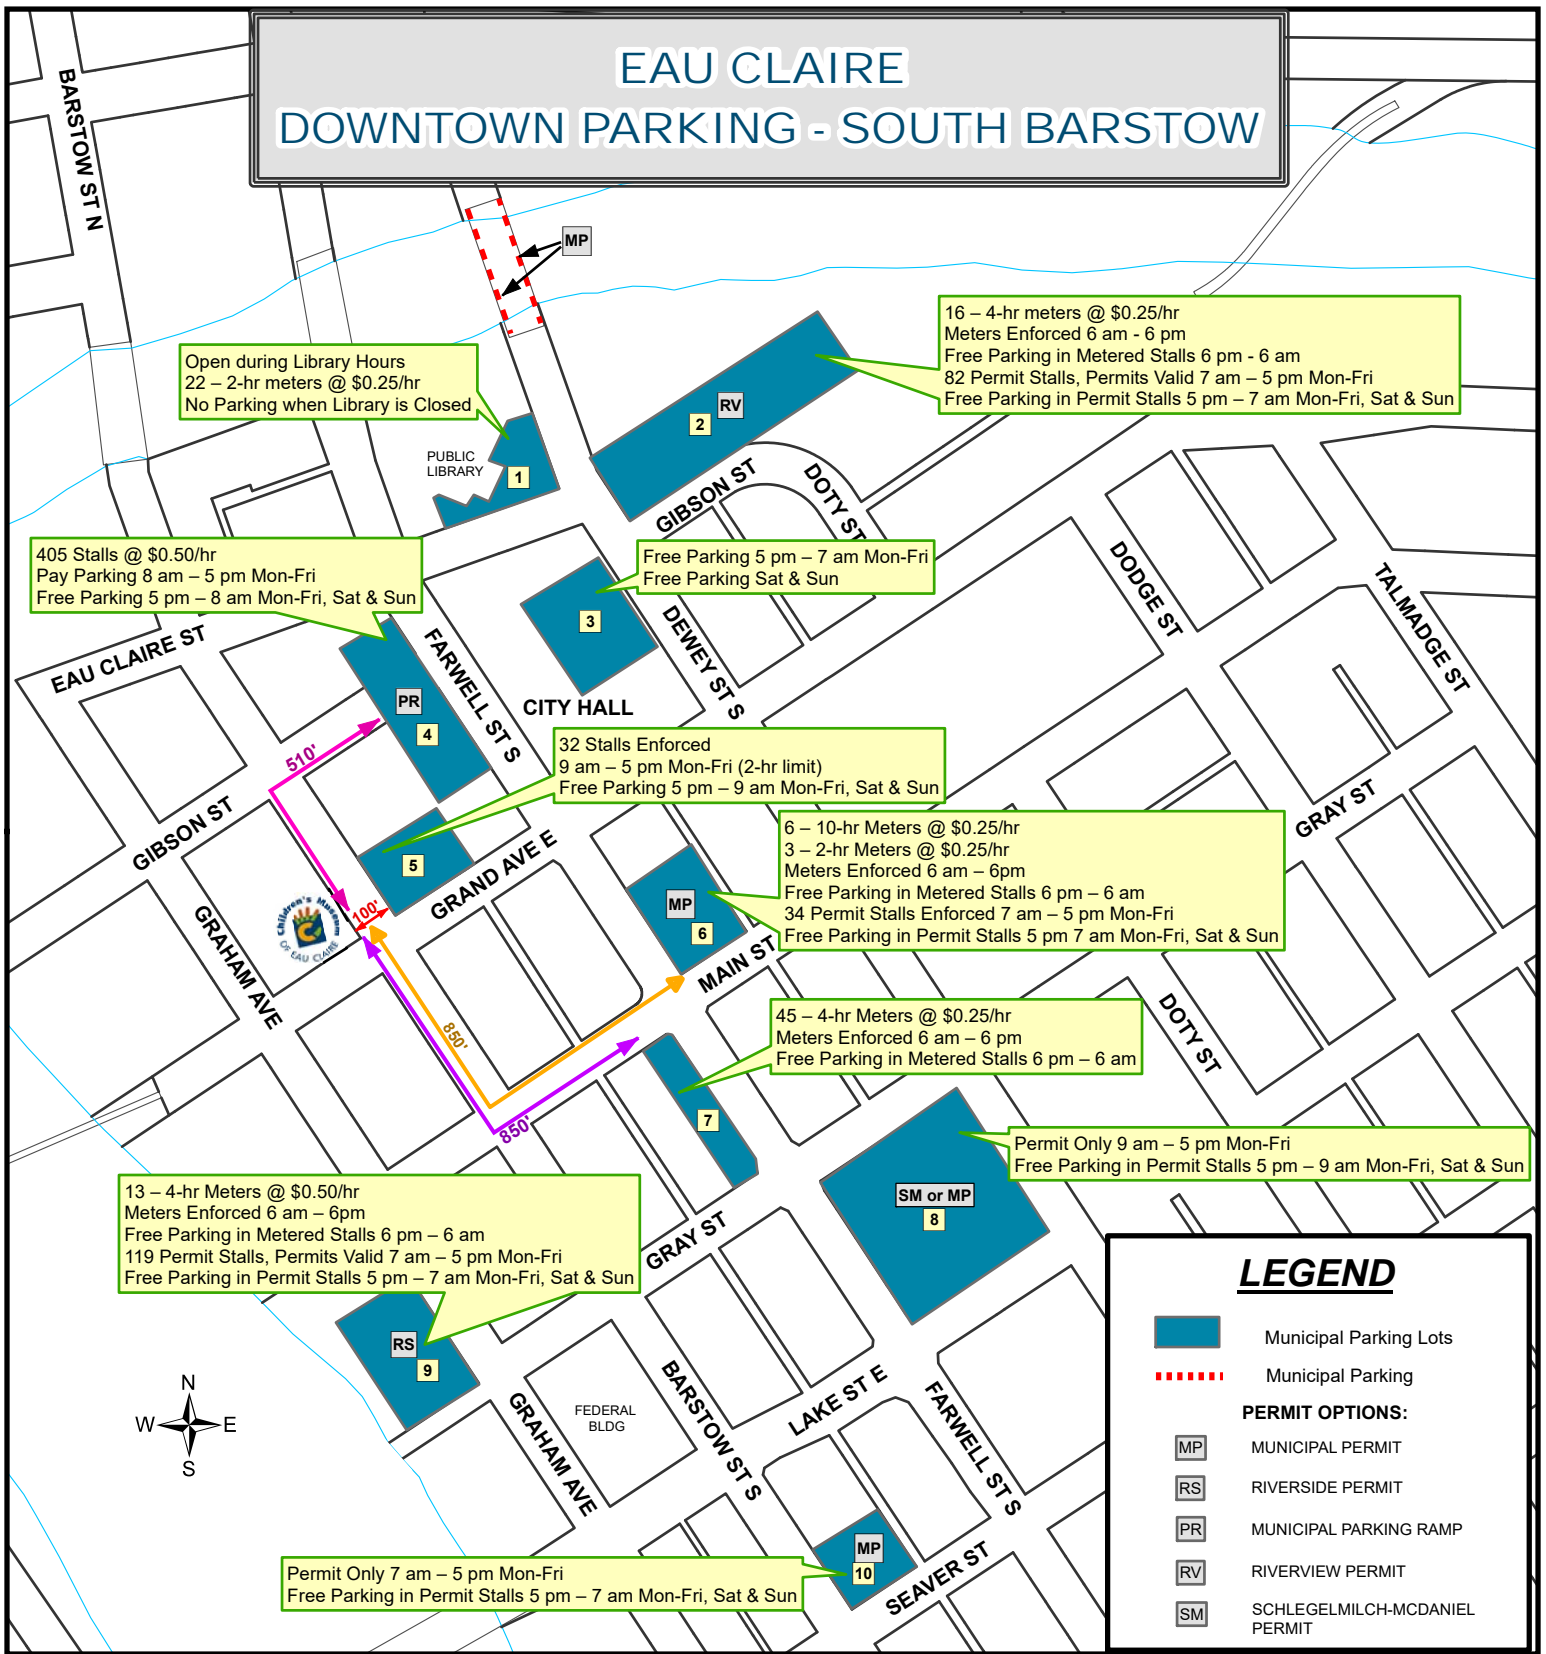

# EAU CLAIRE DOWNTOWN PARKING - SOUTH BARSTOW

## PARKING LOT LOCATIONS

- |                                       |                                             |
|---------------------------------------|---------------------------------------------|
| 1. Library Lot                        | 6. Farwell Street Lot                       |
| 2. Riverview Parking Lot              | 7. Transfer Center Lot                      |
| 3. City Hall                          | 8. Schlegelmilch-McDaniel Lot               |
| 4. Farwell/Gibson Street Parking Ramp | 9. Riverside Parking Deck (Upper and Lower) |
| 5. Barstow Street Lot                 | 10. Seaver Street Lot                       |

## MUNICIPAL PERMIT

A. Dewey Street Bridge